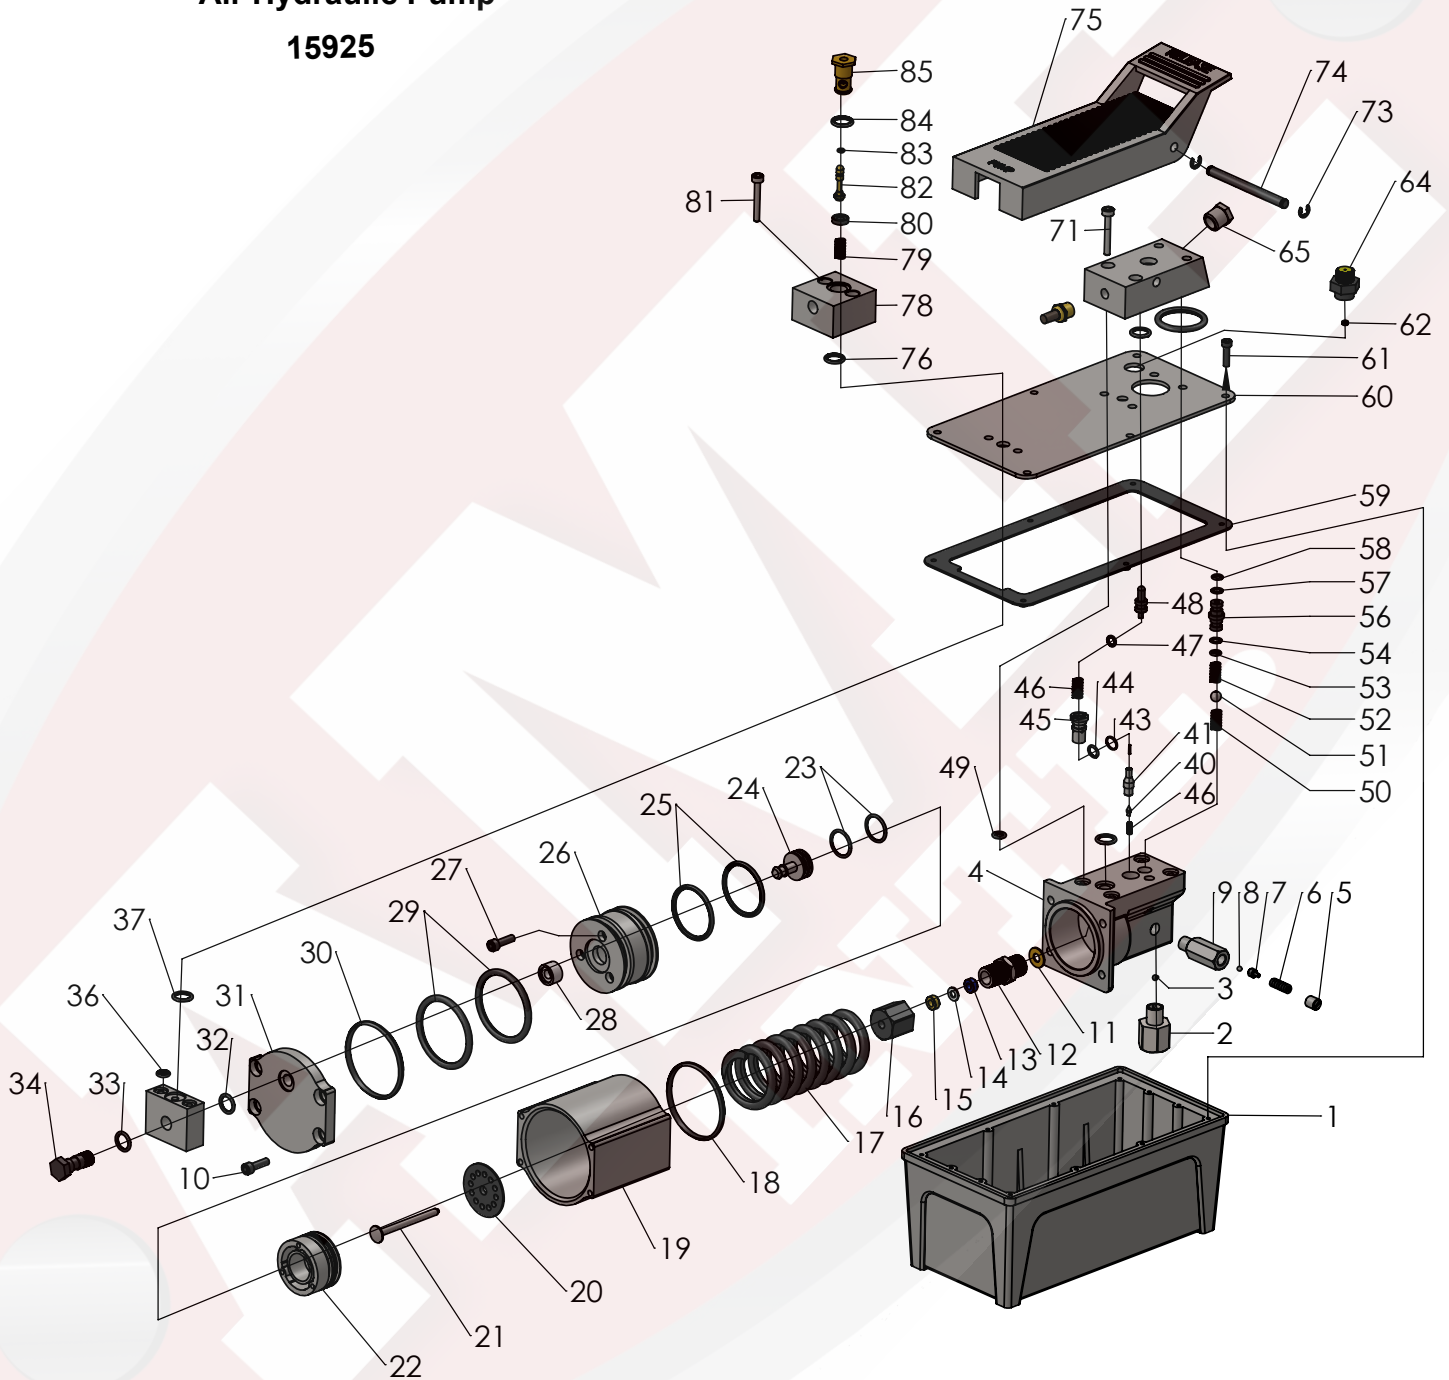

PARTS BREAKDOWN

Parts List For Air Hydraulic Pump 15925

PARTS BREAKDOWN

Parts List For

Air Hydraulic Pump

15925

Item No	Part No	Description	Qty	Item No	Part No	Description	Qty	Item No	Part No	Description	Qty
1	15925-001	Oil reservoir	1	31	15925-031	Rear Cover	1	61	15925-061	Screw	12
2	15925-002	Oil Filter	1	32	15925-032	O-Ring	1	62	15925-062	O-Ring	2
3	15925-003	Oil Filter	1	33	15925-033	O-Ring	1	63	15925-063	Oil Filter Plug	1
4	15925-004	Valve Block	1	34	15925-034	Bolt	1	64	15925-064	Oil Filter Plug	1
5	15925-005	Screw	1	35	15925-035	Fixing Base	1	65	15925-065	Screw	1
6	15925-006	Spring	1	36	15925-036	O-Ring	2	66	15925-066	Oil Filter	1
7	15925-007	Ball Seat	1	37	15925-037	O-Ring	1	67	15925-067	O-Ring	1
8	15925-008	Steel Ball	1	38	15925-038	O-Ring	1	68	15925-068	O-Ring	1
9	15925-009	Safety Valve	1	39	15925-039	Spring	1	69	15925-069	Exhaust Muffler	1
10	15925-010	Bolt	8	40	15925-040	Ball Seat	1	70	15925-070	Fixing Base	1
11	15925-011	CopperWasher	1	41	15925-041	Steel Ball	1	71	15925-071	Bolt	4
12	15925-012	Pump Cylinder	1	42	15925-042	O-Ring`	1	72	15925-072	Spring	1
13	15925-013	Y-Seal	1	43	15925-043	NylonGasket	1	73	15925-073	Snap Ring	2
14	15925-014	NylonGasket	1	44	15925-044	ReleaseValve	1	74	15925-074	Shaft	1
15	15925-015	CopperWasher	1	45	15925-045	Ball Seat	1	75	15925-075	Foot Pedal	1
16	15925-016	Nut	1	46	15925-046	Spring	1	76	15925-076	O-Ring	1
17	15925-017	Spring	1	47	15925-047	O-Ring	1	77	15925-077	Screw	1
18	15925-018	O-Ring	1	48	15925-048	Release Rod	1	78	15925-078	Air Valve	1
19	15925-019	Pump Housing	1	49	15925-049	O-Ring	4	79	15925-079	Spring	1
20	15925-020	Washer	1	50	15925-050	Steel Ball	1	80	15925-080	Seal	1
21	15925-021	Pump Plunger	1	51	15925-051	Spring	1	81	15925-081	Bolt	2
22	15925-022	Air PistonBase	1	52	15925-052	Steel Ball	1	82	15925-082	Air Valve Rod	1
23	15925-023	O-Ring	2	53	15925-053	Spring	1	83	15925-083	O-Ring	1
24	15925-024	AirValve Shuttle	1	54	15925-054	O-Ring	1	84	15925-084	O-Ring	1
25	15925-024	O-Ring	2	55	15925-055	NylonGasket	1	84	15925-085	Seitch Coupler	1
26	15925-026	Piston	1	56	15925-056	Coupler	1				
27	15925-027	Bolt	3	57	15925-057	NylonGasket					
28	15925-028	ShuttleValve Seal	1	58	15925-058	O-Ring	1				
29	15925-029	O-Ring	2	59	15925-059	Seal					
30	15925-030	O-Ring	1	60	15925-060	Cover					